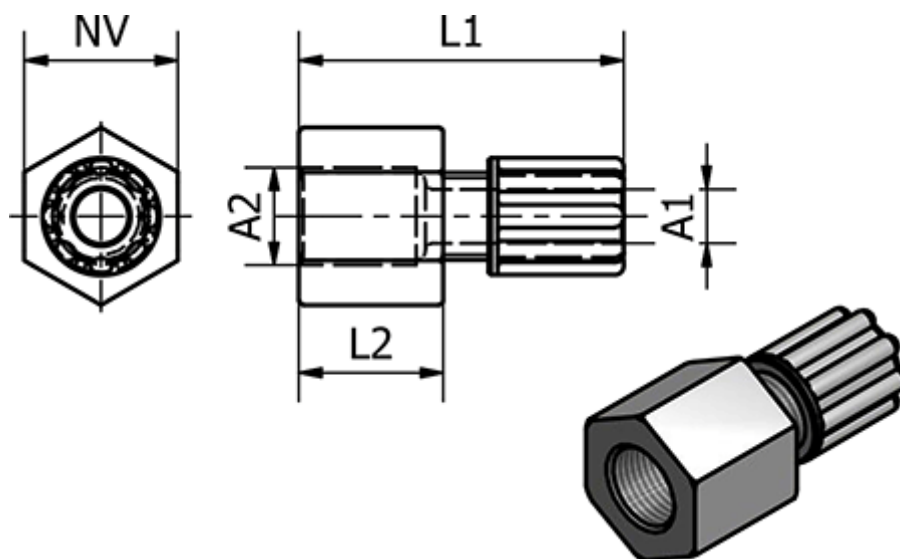

Data Sheet

Article number: 58612043

Description: Push-on 120.43, Ø8/10 - G 1/8"
Straight

Measures

Ext. Hose Diameter A1	= 8/10
L1	= 38
L2	= 10
NV	= 19
Thread A2	= G 1/8"